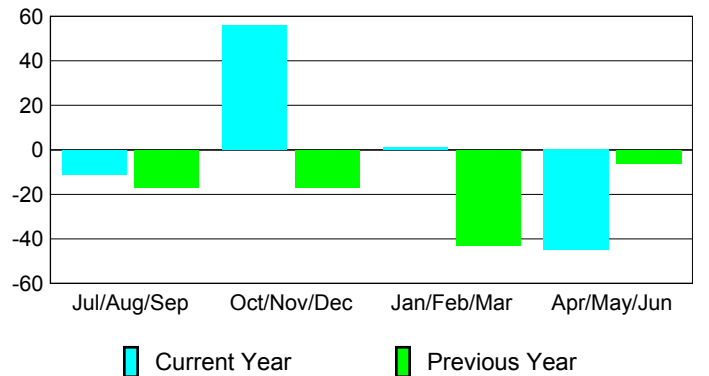

Membership Results
2009-2010

Membership
2008-2009

Month	Net Memb Goal	Actual New Memb	Actual Dropped Memb	Gain/Loss of Memb	Gain/Loss of Memb
Jul/Aug/Sep	40	86	-97	-11	-17
Oct/Nov/Dec	20	113	-57	56	-17
Jan/Feb/Mar	19	73	-72	1	-43
Apr/May/June	0	68	-113	-45	-6
Totals	79	340	-339	1	-83

Membership Results 2009-2010

Goal, New, Dropped, Gain/Loss

Comparison of Membership Gain/Loss

Current Year Compared to the Previous Year

Gender Comparison 2009-2010

Jul/Aug/Sep

Oct/Nov/Dec

Jan/Feb/Mar

Apr/May/June

Male

Female