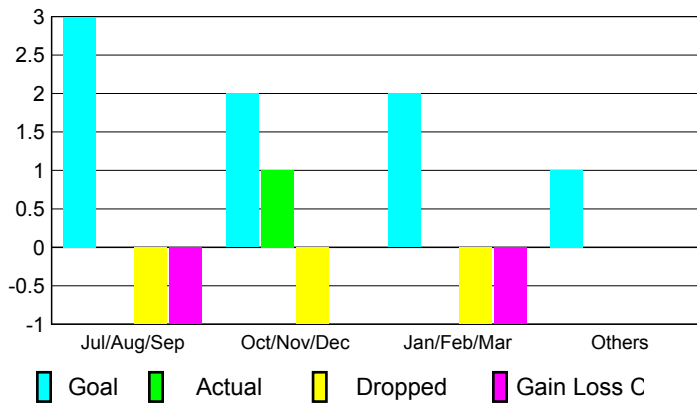

2009-2010 GMT Quarterly Report for District (or Undistricted) **District 2 E2**

GMT: **Shah JOHN 'JACK' R FERGUS**

Location: **TEXAS**

GMT CA: **1**

CLUBS

Club Results
2009-2010

Clubs
2008-2009

Month	New Club Goal	Actual New Clubs	Actual Dropped Clubs	Gain/Loss of Clubs	Gain/Loss of Clubs
Jul/Aug/Sep	3	0	-1	-1	-1
Oct/Nov/Dec	2	1	-1	0	0
Jan/Feb/Mar	2	0	-1	-1	0
Apr/May/June	1	0	0	0	0
Totals	8	1	-3	-2	-1

Club Results 2009-2010

Goal, New, Dropped, Gain/Loss

Comparison of Club Gain/Loss

Current Year Compared to the Previous Year

YTD Status Quo Clubs 2009-2010

Status Quo Clubs Compared to Status Quo Members

MEMBERSHIP

Membership Results
2009-2010

Membership
2008-2009

Month	Net Memb Goal	Actual New Memb	Actual Dropped Memb	Gain/Loss of Memb	Gain/Loss of Memb
Jul/Aug/Sep	40	86	-97	-11	-17
Oct/Nov/Dec	20	113	-57	56	-17
Jan/Feb/Mar	19	73	-72	1	-43
Apr/May/June	0	68	-113	-45	-6
Totals	79	340	-339	1	-83