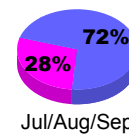

Membership Results
2009-2010

Membership
2008-2009

Month	Net Memb Goal	Actual New Memb	Actual Dropped Memb	Gain/Loss of Memb	Gain/Loss of Memb
Jul/Aug/Sep	40	86	-97	-11	-17
Oct/Nov/Dec	20	113	-57	56	-17
Jan/Feb/Mar	19	73	-72	1	-43
Apr/May/June	0	68	-113	-45	-6
Totals	79	340	-339	1	-83

Membership Results 2009-2010

Goal, New, Dropped, Gain/Loss

Comparison of Membership Gain/Loss

Current Year Compared to the Previous Year

Gender Comparison 2009-2010

Jul/Aug/Sep

Oct/Nov/Dec

Jan/Feb/Mar

Apr/May/June

Male

Female